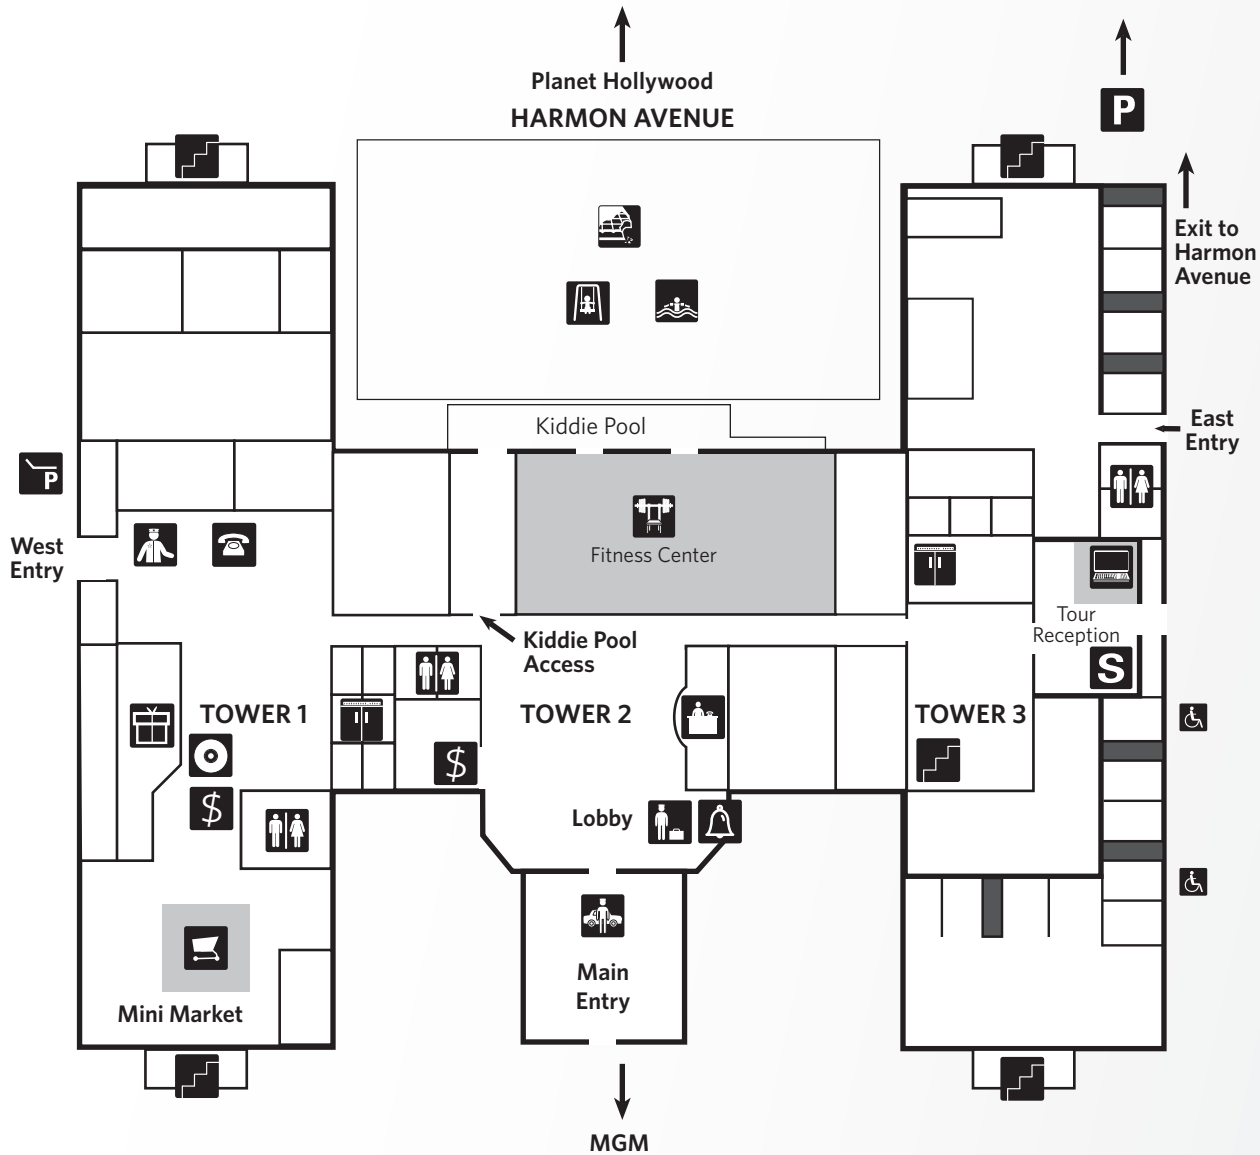

POLO TOWERS

3745 Las Vegas Boulevard South, Las Vegas, Nevada 89109 Tel: 702.261.1000

Ground Level

LAS VEGAS BOULEVARD

Hawaiian Marketplace

-  Front Desk
-  Concierge Desk
-  Bell Desk
-  Valet
-  Internet
-  Security
-  Gifting
-  Vending Machine
-  Mini Market
-  ATM
-  DVD Rental Machine
-  Pay Phone
-  Elevators
-  Fitness Center
-  Kiddie Pool
-  Play Area
-  Restrooms
-  Underground Self Parking
-  Outdoor Self Parking
-  Handicap Parking
-  Stairs
-  Sales

POLO TOWERS

3745 Las Vegas Boulevard South, Las Vegas, Nevada 89109 Tel: 702.261.1000

Tower Levels